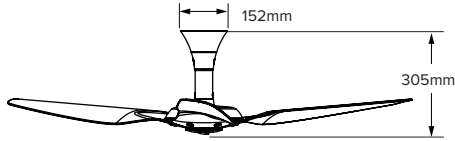

Low Profile Mount

Flat ceilings as low as 2.4m