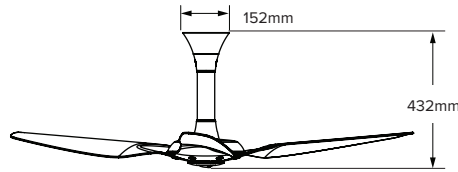

Standard Mount

Flat ceilings from 2.6–3.4m