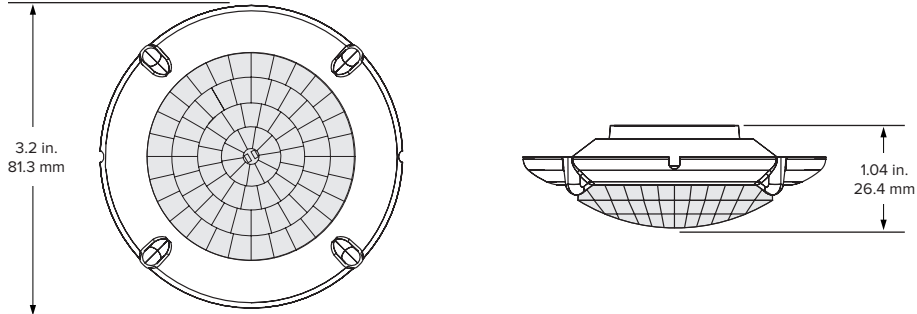

OCCUPANCY SENSOR

POWERFOIL X3.0

Technical Specifications

Coverage	Motion Timeout	Technology	Certifications	Operating Temperature	Electrical¹
360 degrees of coverage at 40 ft (12.2 m) height	30 minutes (default) 1 hour 2 hours 4 hours 8 hours	Passive infrared Integration with fire relay	CE compliant UL and cUL listed	-40 to 158 °F (-40 to 70 °C)	Powered by fan drive

¹. Not compatible with 575 V fans

USA
BIGASSFANS.COM
877-244-3267

CANADA
BIGASSFANS.COM
844-924-4277

AUSTRALIA
BIGASSFANS.COM/AU
1300 244 277

SINGAPORE
BIGASSFANS.COM/SG
65 6709 8500

MALAYSIA
BIGASSFANS.COM/SG
603 5565 0888