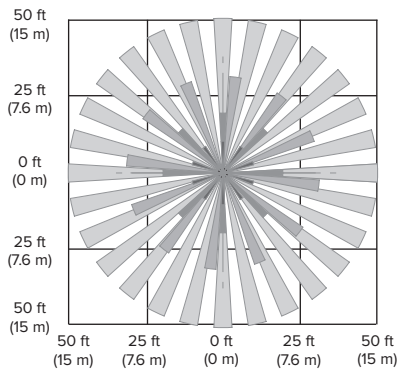

360° Coverage