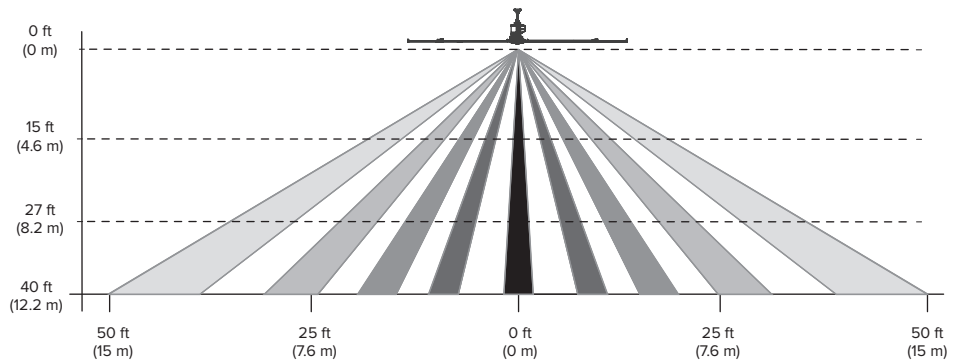

Overhead Coverage